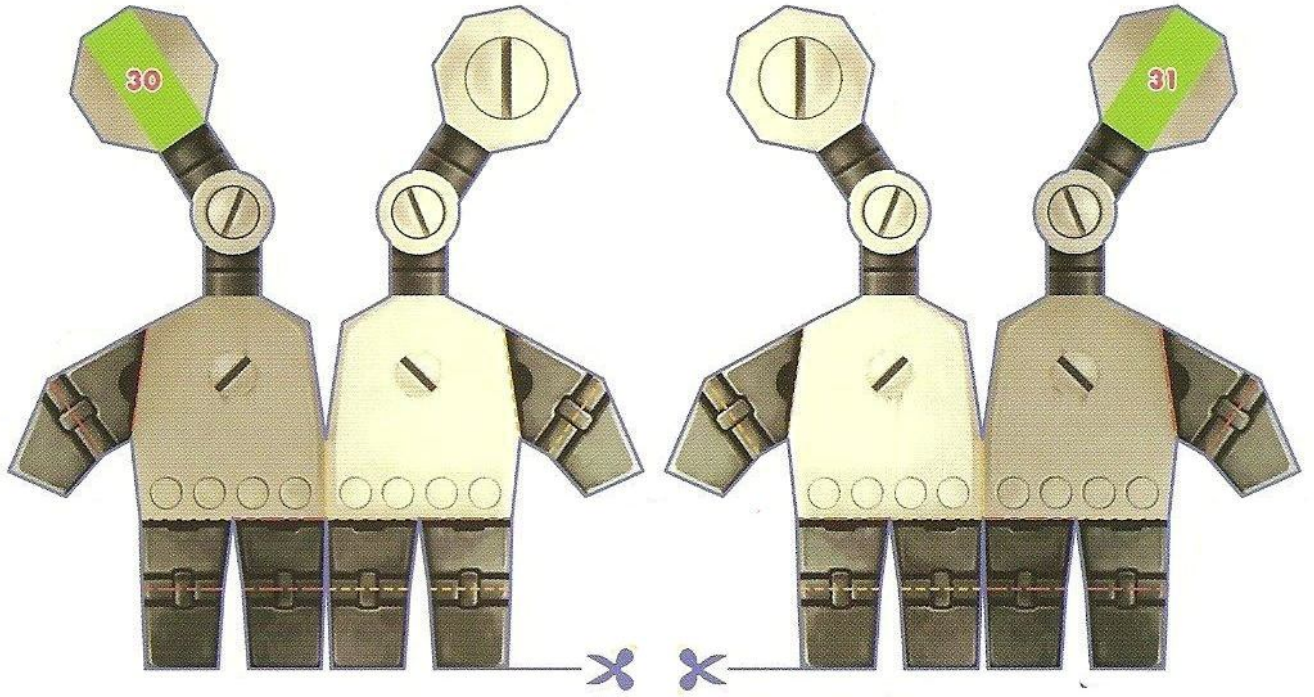

1まいめ

head 1

antenna

head 2

neck

Created and Developed by Innocean Games, Inc.
 © 2005 Sony Computer Entertainment Inc.

© 2005 Innocean Games, Inc. All Rights Reserved.