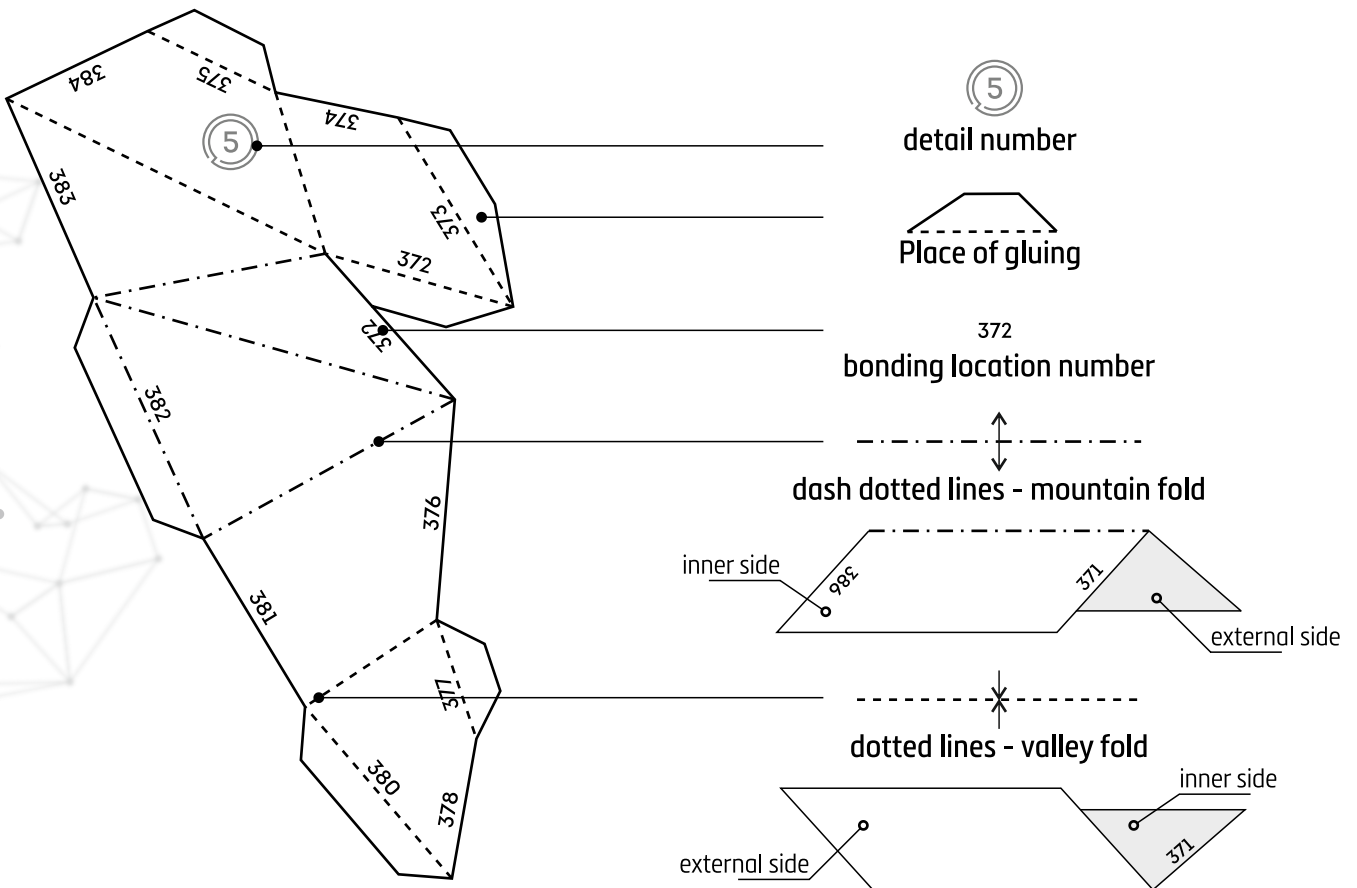

Paper art model of the heart of 280x320x130 mm in size.;

All lines of creation are drawn from the inside of details.
Splice of the model should be realized in the order of numbers.
The model consists of 16 parts. 7 sheets of A4 size.

The minimum density of the used paper shall be 200g/sq.m. Use of more thin paper carries to distortion of details of a trophy.

Places of bends need to be pressed through or made beforehand an easy cut. To press through dotted lines or to make an incision from outer side. A dash dotted lines according to inside details (on which side lines of bends and number are printed).

The file is not for commercial use.
© 2019. Designer: Gurko Ilya

Follow us on social media: northpoly
 northpoly
 northpoly
 northpoly1

If you have any questions, please contact us: northpoly1@gmail.com

NORTHPOLY

Copyright © NORTHPOLY 2019. All rights reserved