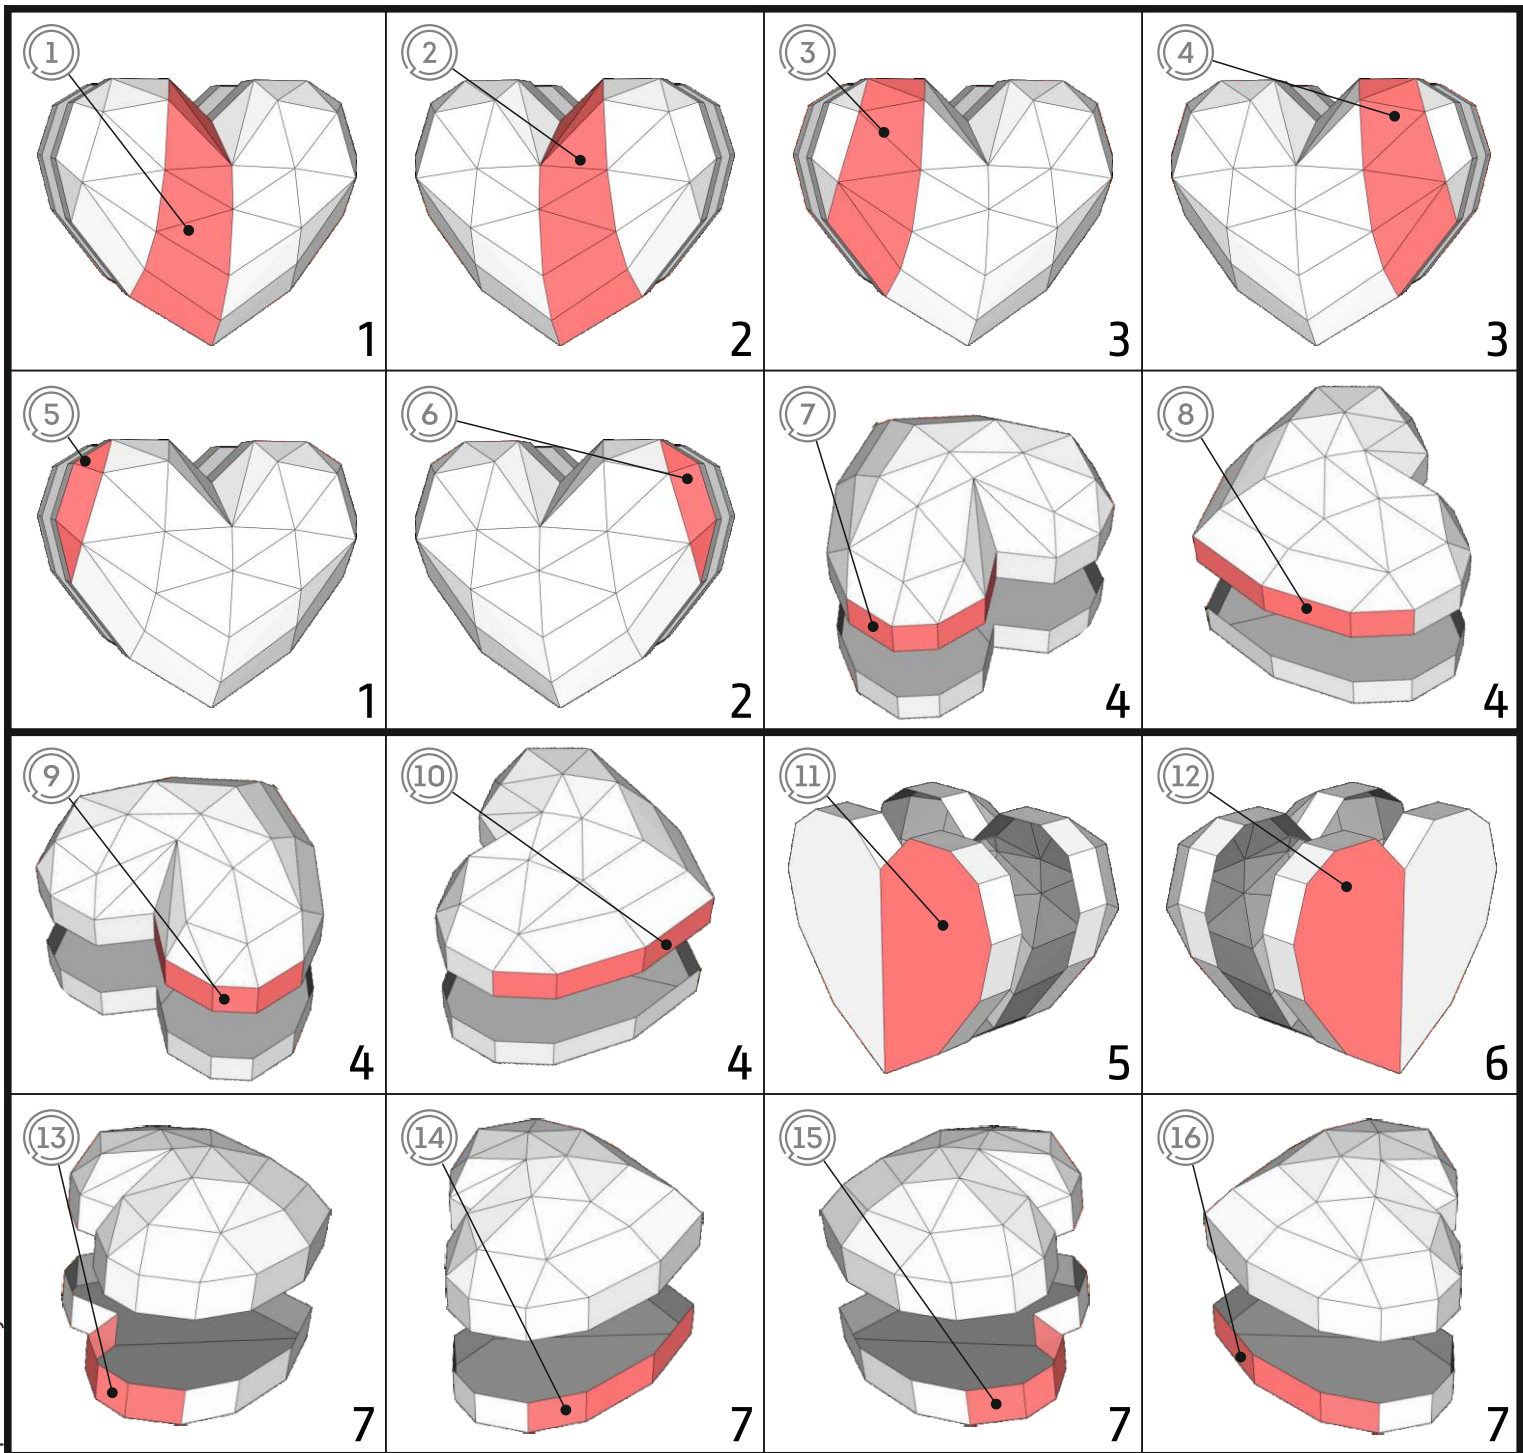

Copyright © NORTHPOLY 2019. All rights reserved. Illegal copying is punishable by law.

Follow us on social media:

northpoly

northpoly

northpoly

northpoly1

If you have any questions, please contact us: northpoly1@gmail.com

NORTHPOLY

Copyright © NORTHPOLY 2019. All rights reserved